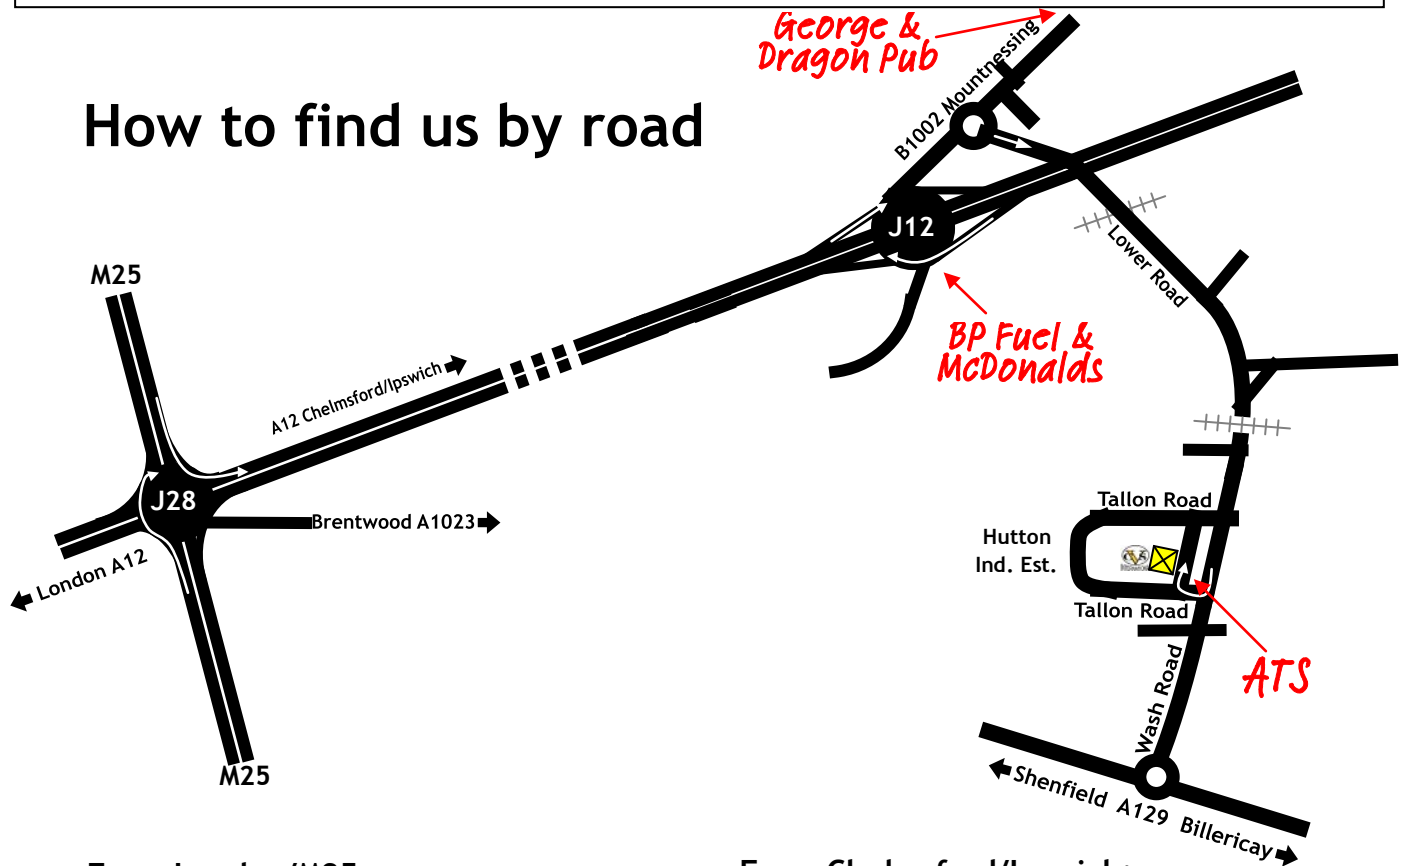

CVS INTERNATIONAL

Head Office: Tallon House, 20 Tallon Road, Hutton Ind. Est., Brentwood, Essex CM13 1TJ
tel: 01277 262625 fax: 01277 262695 web: www.cvsinternational.co.uk

How to find us by road

From London/M25:

1. Leave M25 at junction 28 taking A12 towards Chelmsford/Colchester.
2. After about 3 miles on the A12 take the first exit, junction 12, to B1002 Mountnessing/Ingatestone.
3. At the roundabout, take the first exit following signs to B1002 Mountnessing/Ingatestone.
4. After 100 metres turn right at the small roundabout, following signs for Hutton & Hutton Ind. Est.
5. Follow road for approx. 1 mile under three bridges.
6. After third bridge take third right into Tallon Road (by 'ATS') and then turn immediately right again. (Ignore the second turning which is also Tallon Road)
7. Tallon House is directly in front of you.

From Chelmsford/Ipswich:

1. Travel southwest on the A12 towards London/M25.
2. Leave the A12 at junction 12 signposted towards A1023 Brentwood.
3. At the junction roundabout, take the last exit following signs to B1002 Mountnessing/Ingatestone.
4. After 100 metres turn right at the small roundabout, following signs for Hutton & Hutton Ind. Est.
5. Follow road for approx. 1 mile under three bridges.
6. After third bridge take third right into Tallon Road (by 'ATS') and then turn immediately right again. (Ignore the second turning which is also Tallon Road)
7. Tallon House is directly in front of you.