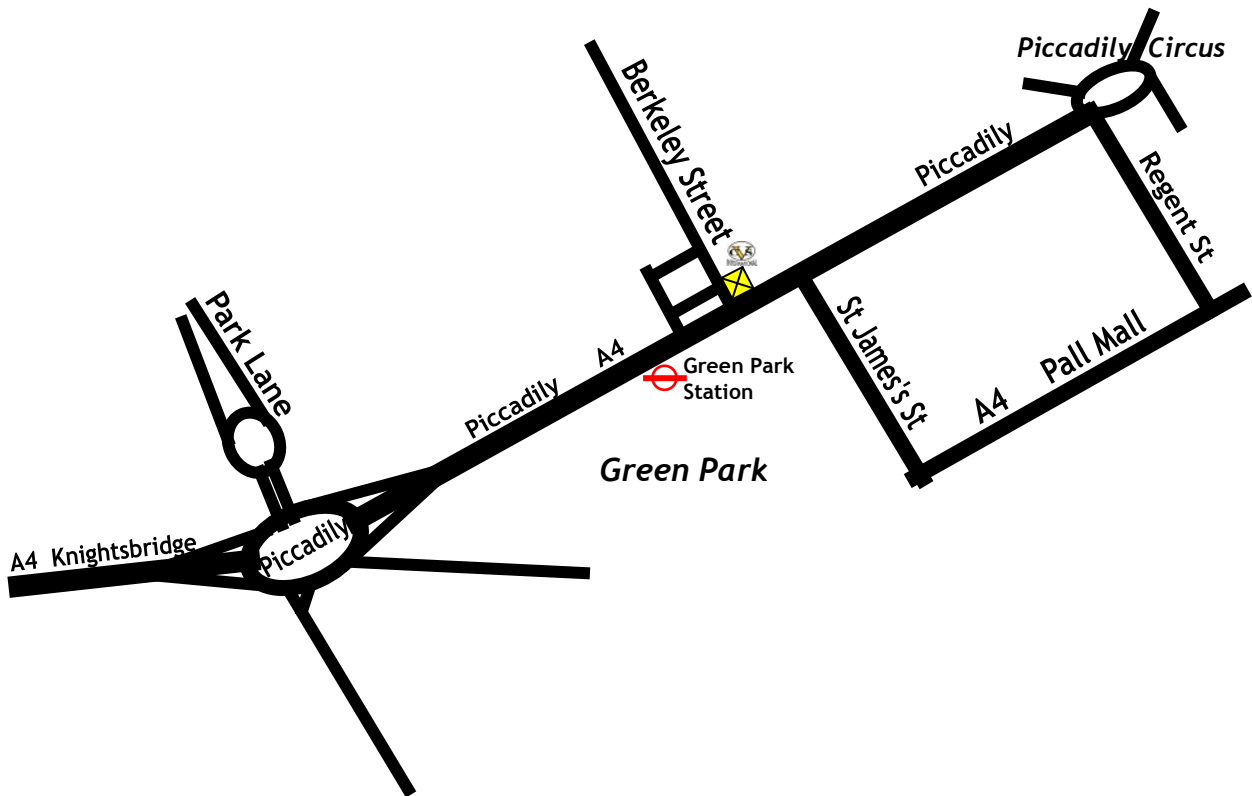

CVS INTERNATIONAL

1 Berkeley Street, London, W1J 8DJ

tel: 020 7224 3342 web: www.cvsinternational.co.uk

How to find us by road

CVS International, 1 Berkeley Street is situated on the 2nd floor of the MWB Business Centre (opposite Boots).