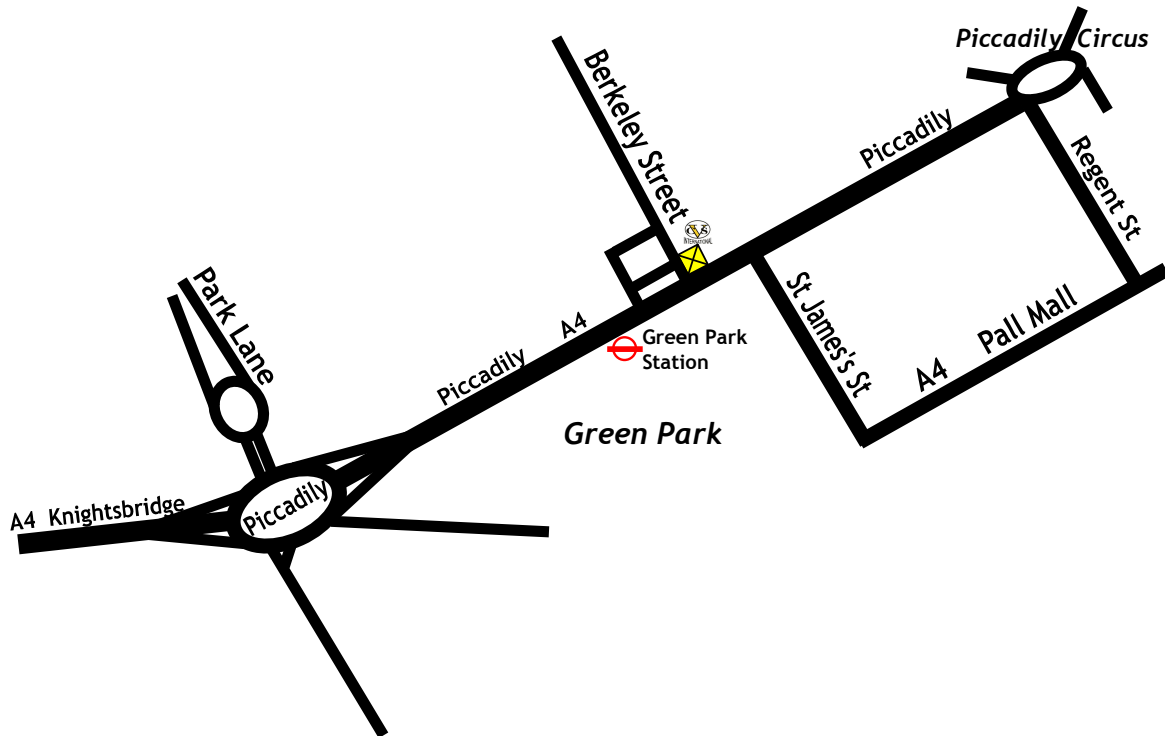

CVS INTERNATIONAL

1 Berkeley Street, London, W1J 8DJ

tel: 020 7224 3342 web: www.cvsinternational.co.uk

How to find us by rail

The nearest Underground station is **Green Park** on the Jubilee and Piccadilly lines

Green Park Station is on the south side of Piccadilly.

Berkeley Street is on the north side of Piccadilly, after Stratton Street.

CVS International, 1 Berkeley Street is situated on the 2nd floor of the MWB Business Centre (opposite Boots).